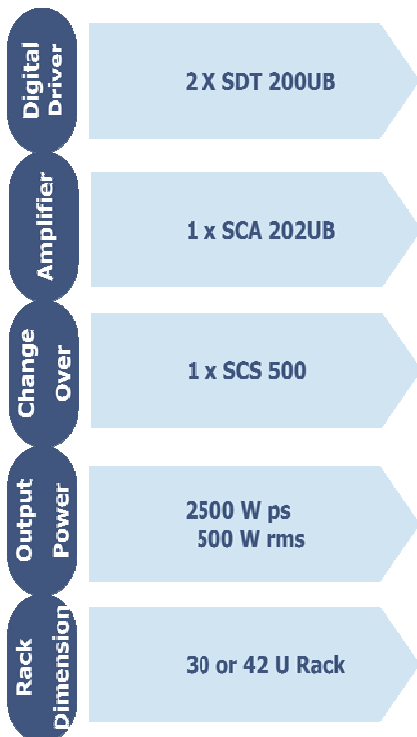

Software Defined Transmitter

Hi Performe, Fully Customizable

BIC 202UB Dual Driver

EQUIPMENT COMPOSITION

- **MULTI MODE TRANSMITTERS and TRANSPOSERS**
- Analog: PAL, NTSC
- Digital: DVB-T/H – ATSC – ISDB-T DAB/DMB – FLO and others
- With Automatic Signal Recognition
- GAP FILLERS With Automatic Digital Echo Cancelling Device